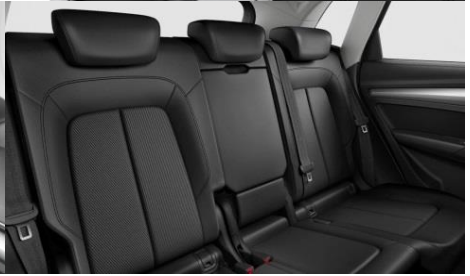

Technical Data	
	Audi Q5 2.0 TFSI quattro
Engine	
Propellant	Petrol
Type	4-cylinder SI engine 2.0 l
Engine capacity	1984
Max. output kW (PS)	185 (245)
Max. torque (Nm)	370
Transmission	
Gearbox	7-speed S tronic
Drivetrain	quattro all-wheel drive
Performance	
Acceleration 0-100 km/h	6.1
Top Speed (km/h)	240
Fuel consumption, urban/ extra-urban/ combined in l/100km	9.1/ 6.5/ 7.5
Steering	Electromechanical power steering
Suspension	Standard suspension
Brakes	
Front	Disc brakes in front
Rear	Disc brakes in rear
Measurements	
Wheelbase (mm)	2819
Length (mm)	4682
Height (mm)	1662
Width (without mirrors/ mirrors unfolded) (mm)	1893/ 2140
Track (front/rear) (mm)	1616/ 1609
Unladen weight (kg)	1760
Turning circle (mm)	11800
Luggage volume (litres)	520
Fuel tank (litres)	70